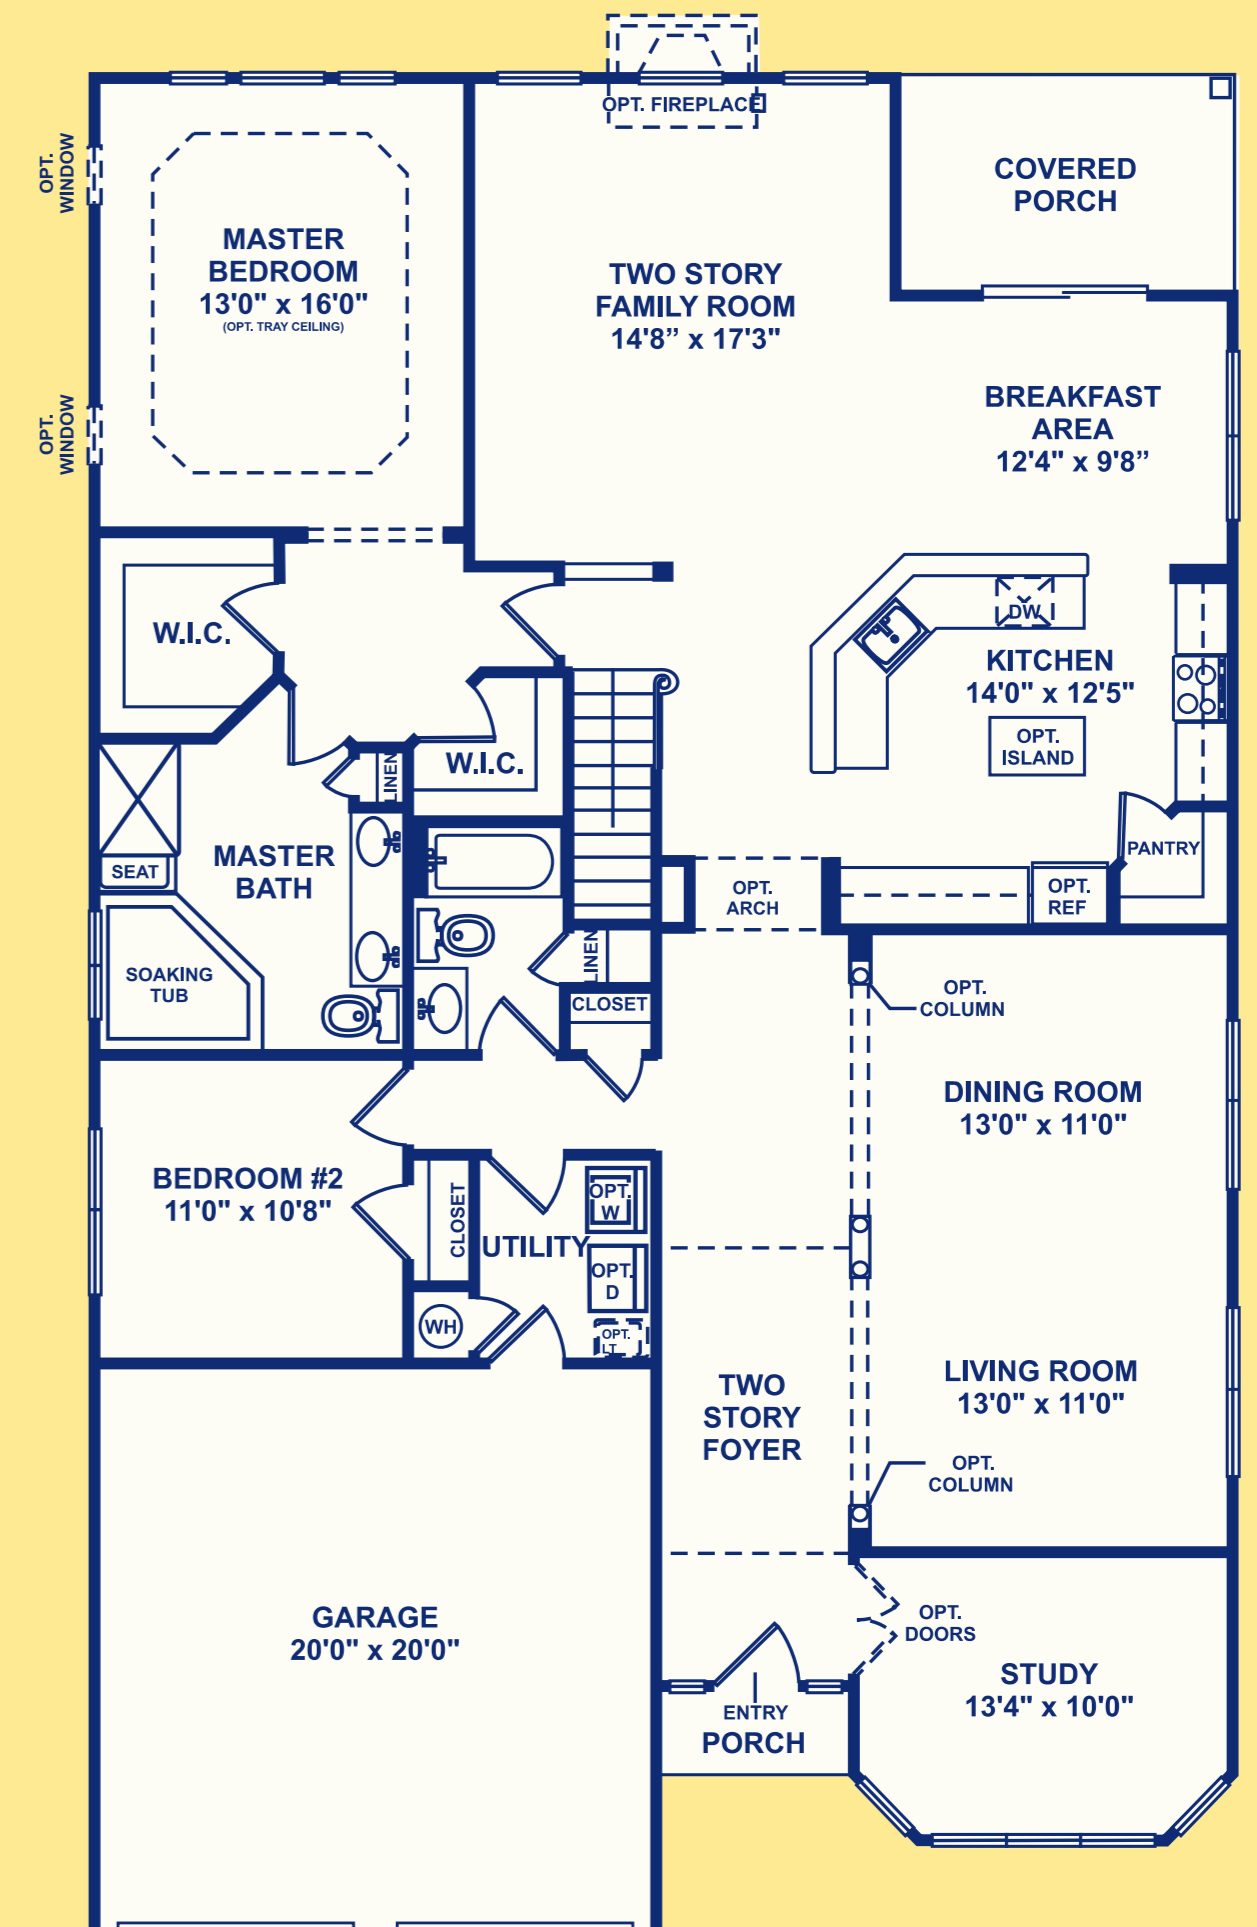

The Ventana

Classic

Castle

Chateau

All Elevations

All dimensions are approximate and subject to change and variations. Continuing a policy of research and development, the builder reserves the right to make modifications in design and products without notice or obligation. Elevations shown are the artist's renderings and may not be accurate in every detail and may include optional and/or extra items. Subject to errors and omissions.

The Ventana Enhancements

Opt. Loft w/Storage

Opt. Ultra Loft

Opt. Loft w/Bedroom #3/Bath

Opt. Attic Storage

Opt. Sunroom

First Floor w/Opt. Stairs

All dimensions are approximate and subject to change and variations. Continuing a policy of research and development, the builder reserves the right to make modifications in design and products without notice or obligation. Elevations shown are the artist's renderings and may not be accurate in every detail and may include optional and/or extra items. Subject to errors and omissions.