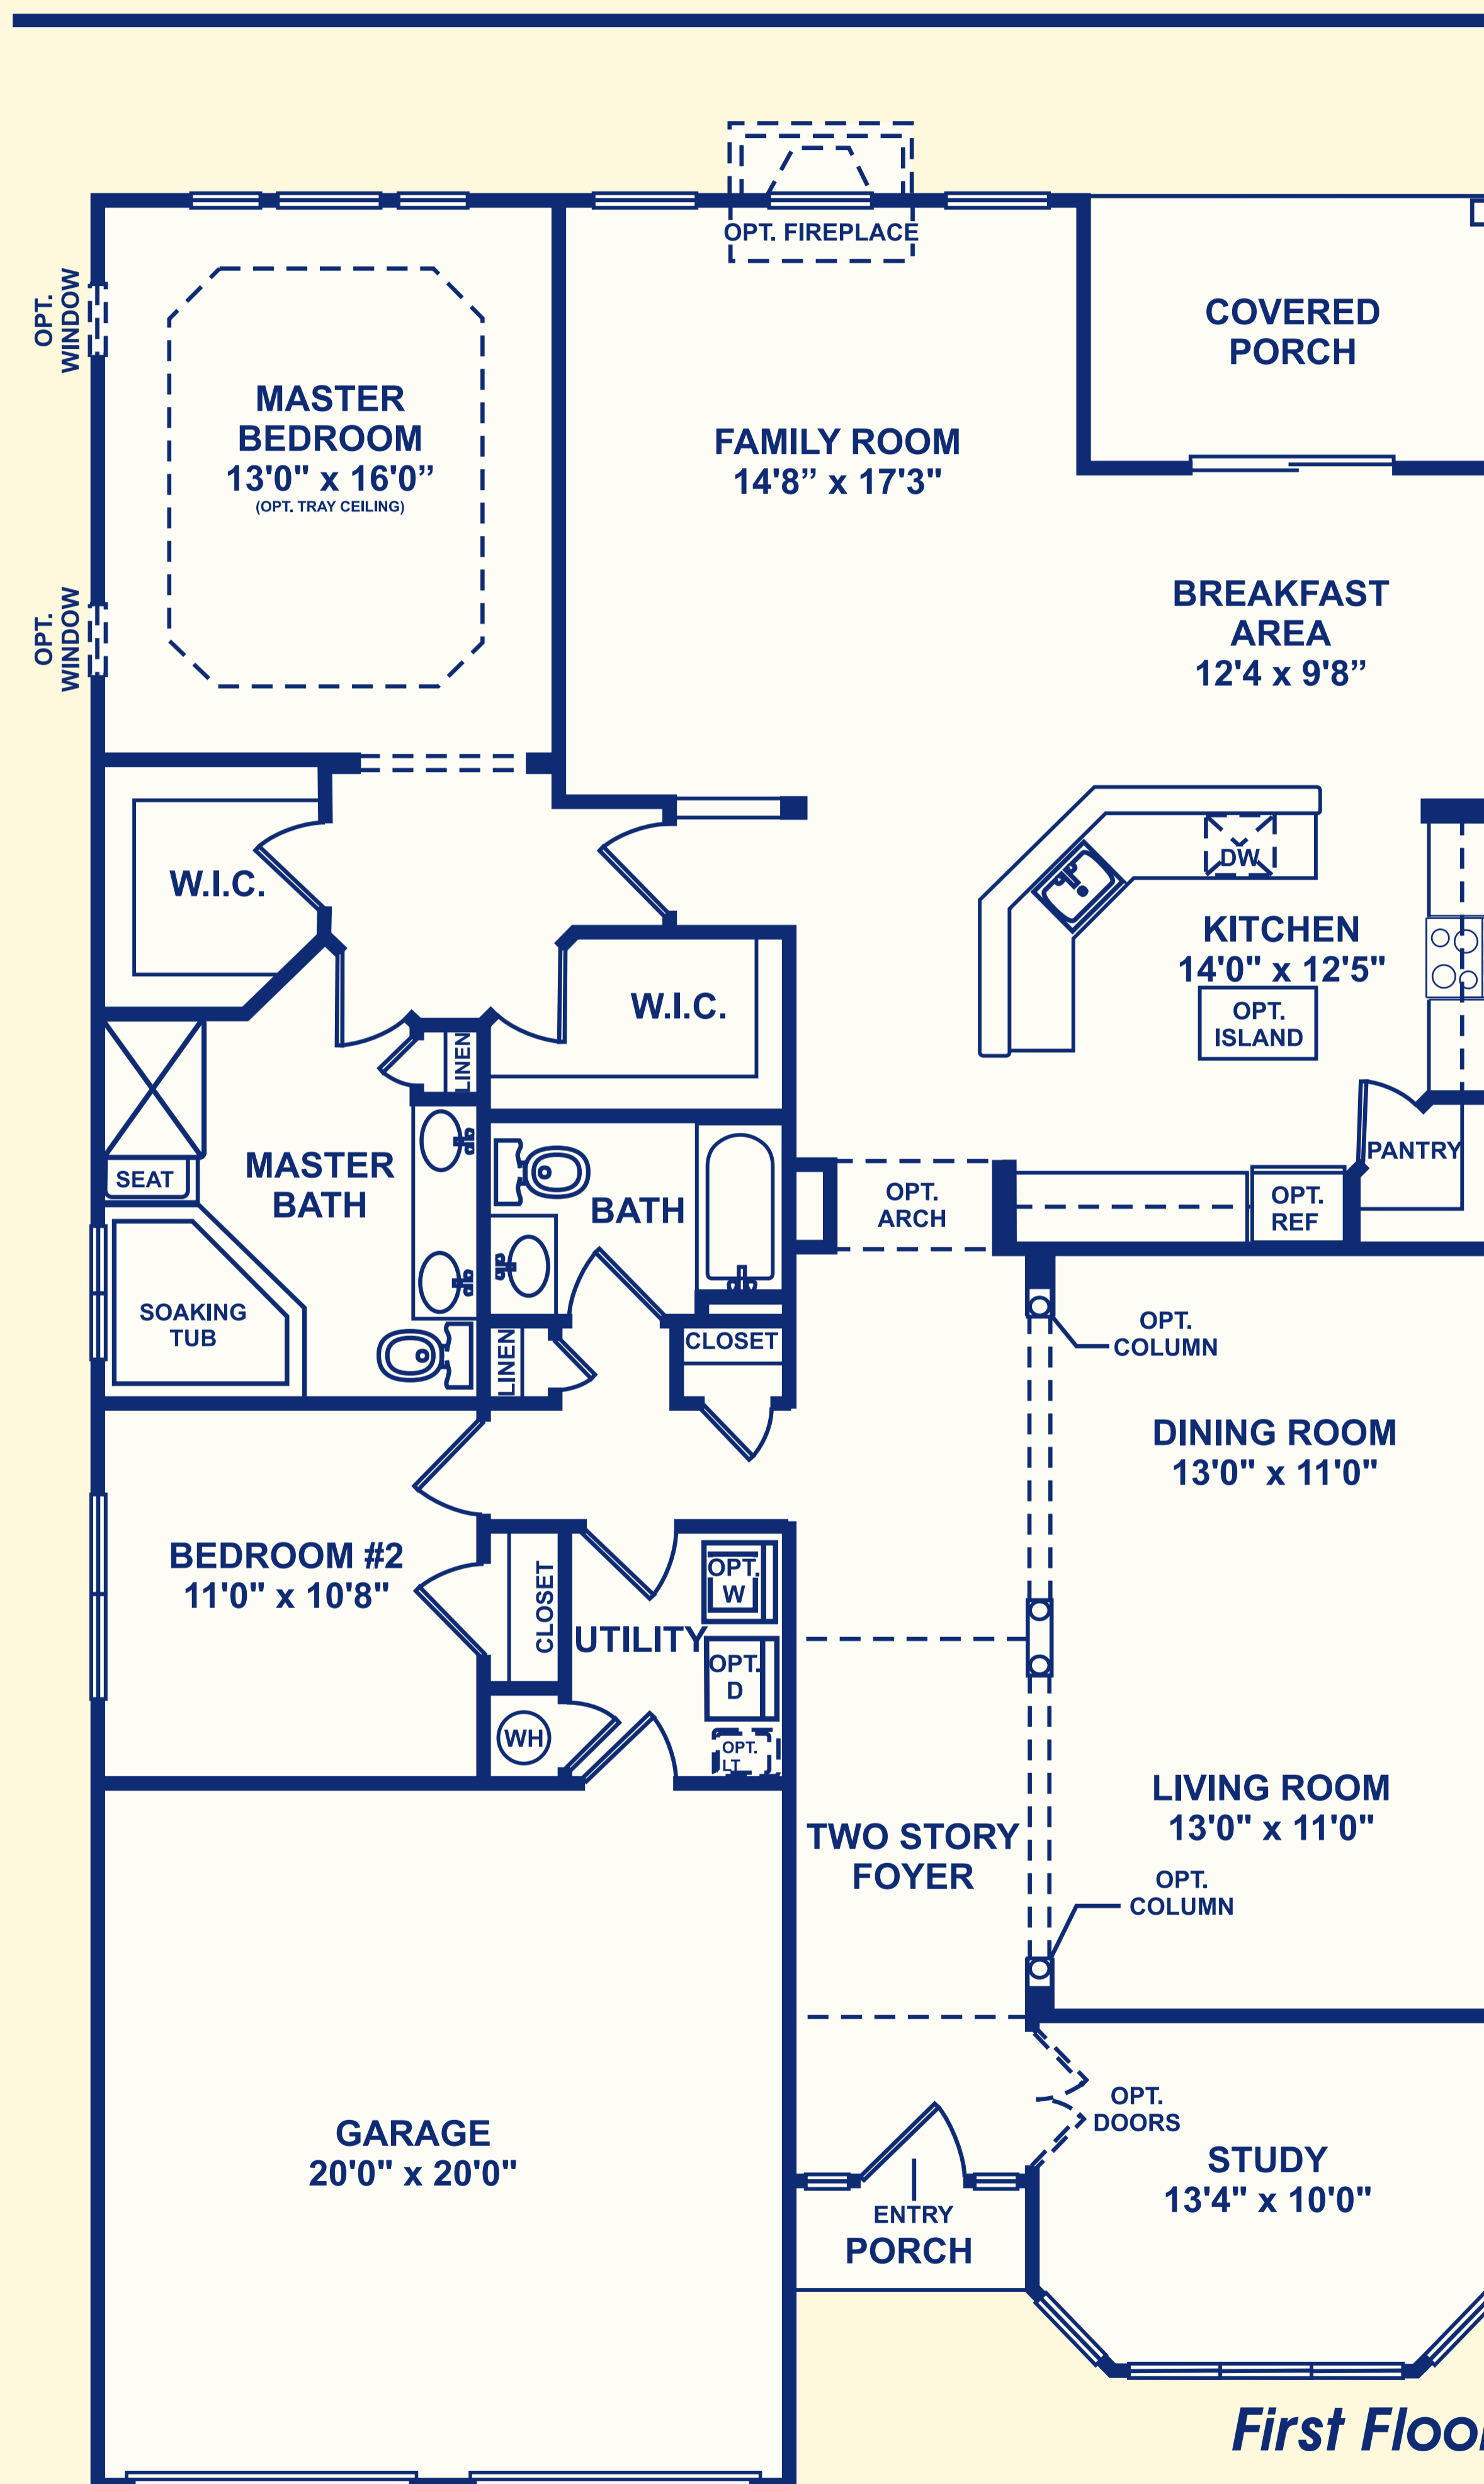

The Ventana

Classic

Castle

Chateau

All Elevations

All dimensions are approximate and subject to change and variations. Continuing a policy of research and development, the builder reserves the right to make modifications in design and products without notice or obligation. Elevations shown are the artist's renderings and may not be accurate in every detail and may include optional and/or extra items. Subject to errors and omissions.

The Ventana Enhancements

Opt. Loft w/Storage

Opt. Ultra Loft

Opt. Loft w/Bedroom #3/Bath

Opt. Attic Storage

Opt. Sunroom

First Floor w/Opt. Stairs

All dimensions are approximate and subject to change and variations. Continuing a policy of research and development, the builder reserves the right to make modifications in design and products without notice or obligation. Elevations shown are the artist's renderings and may not be accurate in every detail and may include optional and/or extra items. Subject to errors and omissions.