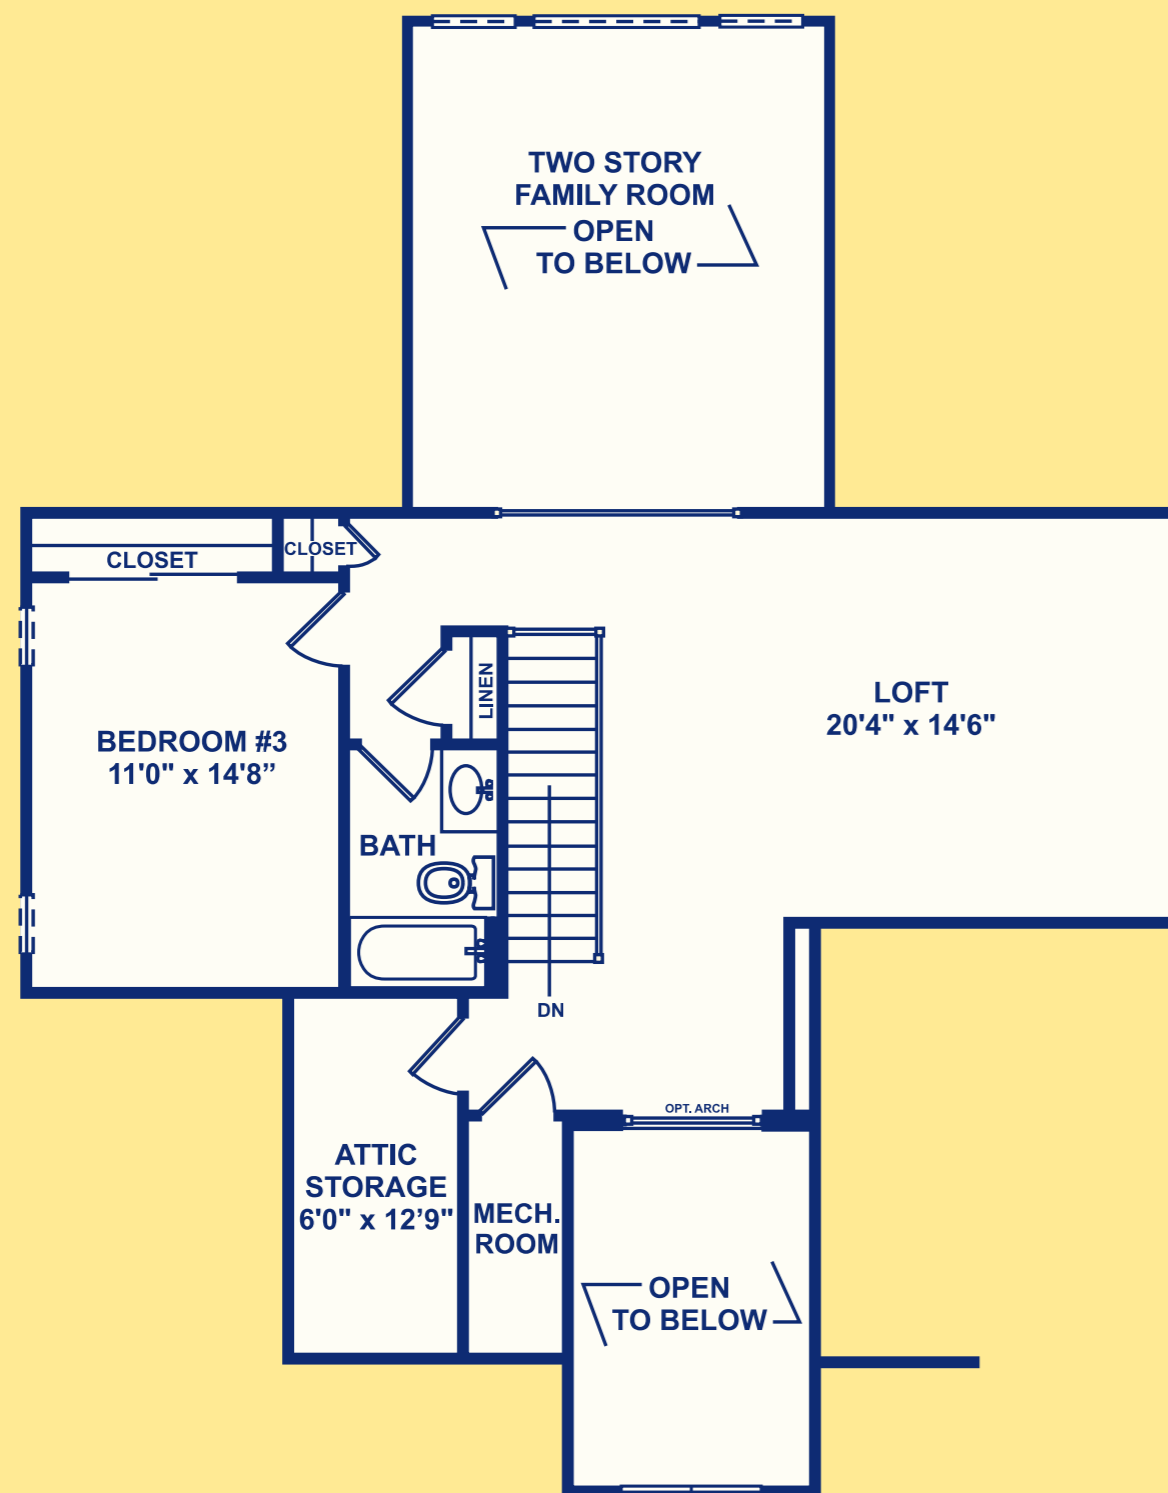

The Ventana

Classic

Castle

Chateau

All Elevations

All dimensions are approximate and subject to change and variations. Continuing a policy of research and development, the builder reserves the right to make modifications in design and products without notice or obligation. Elevations shown are the artist's renderings and may not be accurate in every detail and may include optional and/or extra items. Subject to errors and omissions.

The Ventana Enhancements

Opt. Loft w/Storage

Opt. Ultra Loft

Opt. Loft w/Bedroom #3/Bath

Opt. Attic Storage

Opt. Sunroom

First Floor w/Opt. Stairs

All dimensions are approximate and subject to change and variations. Continuing a policy of research and development, the builder reserves the right to make modifications in design and products without notice or obligation. Elevations shown are the artist's renderings and may not be accurate in every detail and may include optional and/or extra items. Subject to errors and omissions.