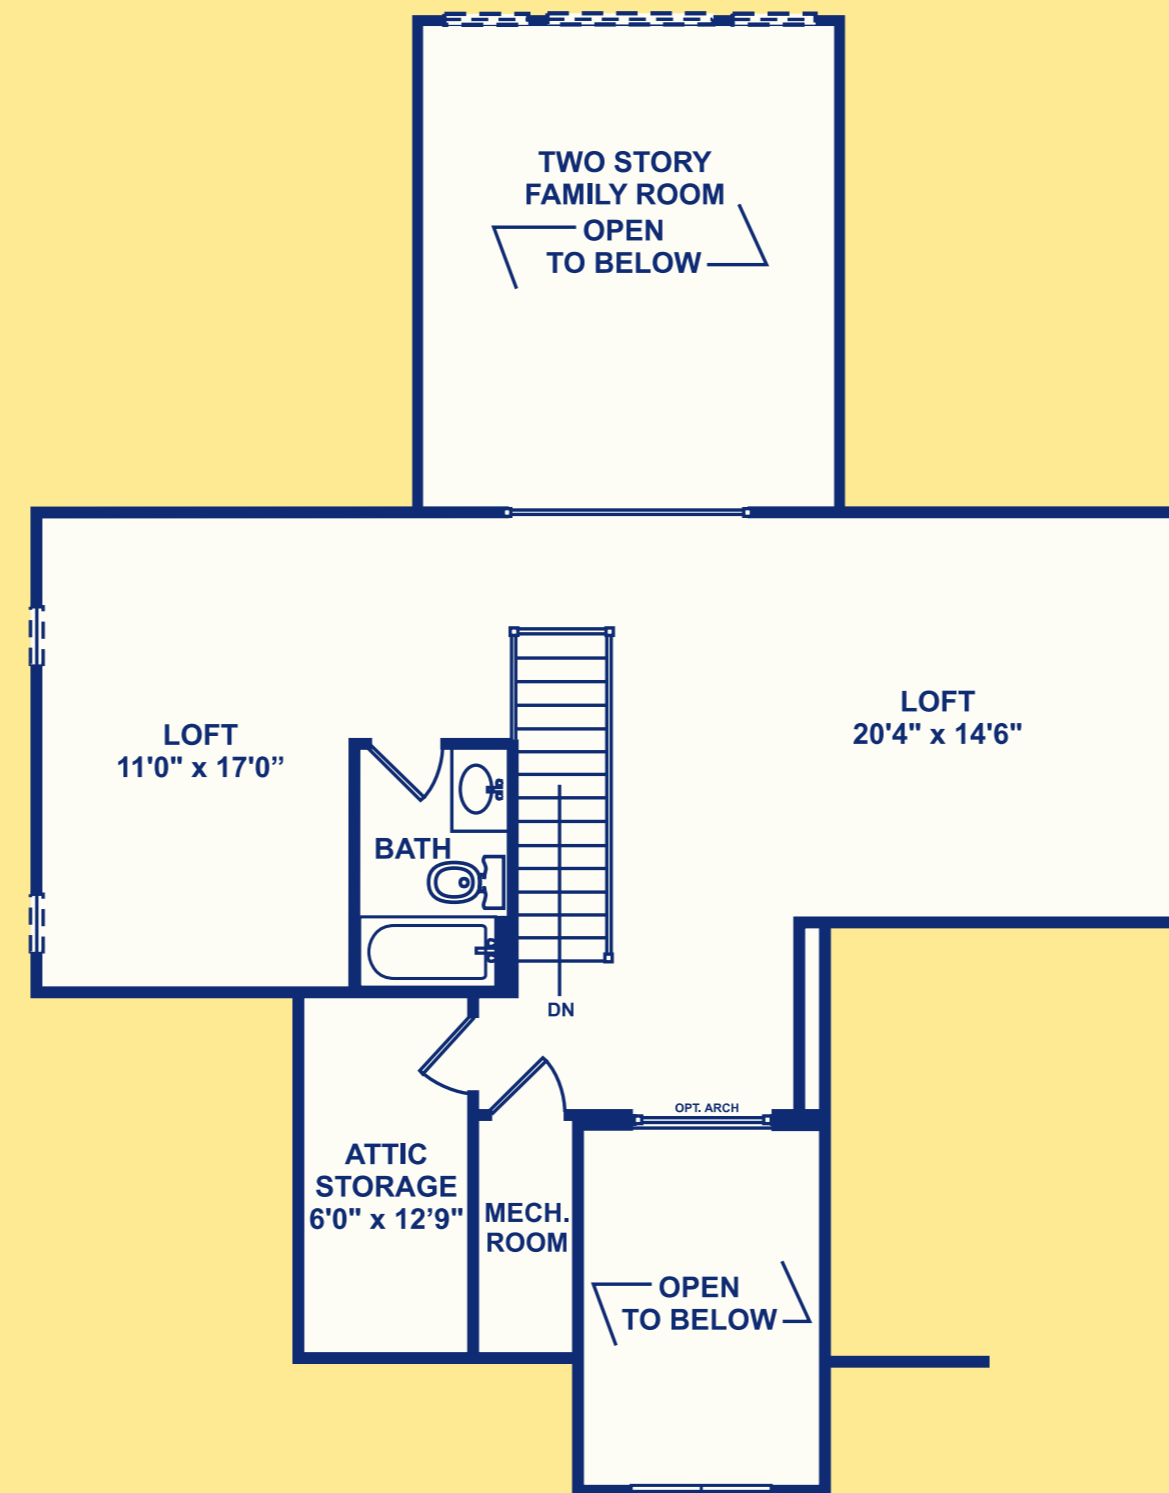

The Ventana

Classic

Castle

Chateau

All Elevations

All dimensions are approximate and subject to change and variations. Continuing a policy of research and development, the builder reserves the right to make modifications in design and products without notice or obligation. Elevations shown are the artist's renderings and may not be accurate in every detail and may include optional and/or extra items. Subject to errors and omissions.

The Ventana Enhancements

Opt. Loft w/Storage

Opt. Ultra Loft

Opt. Loft w/Bedroom #3/Bath

Opt. Attic Storage

Opt. Sunroom

First Floor w/Opt. Stairs

All dimensions are approximate and subject to change and variations. Continuing a policy of research and development, the builder reserves the right to make modifications in design and products without notice or obligation. Elevations shown are the artist's renderings and may not be accurate in every detail and may include optional and/or extra items. Subject to errors and omissions.