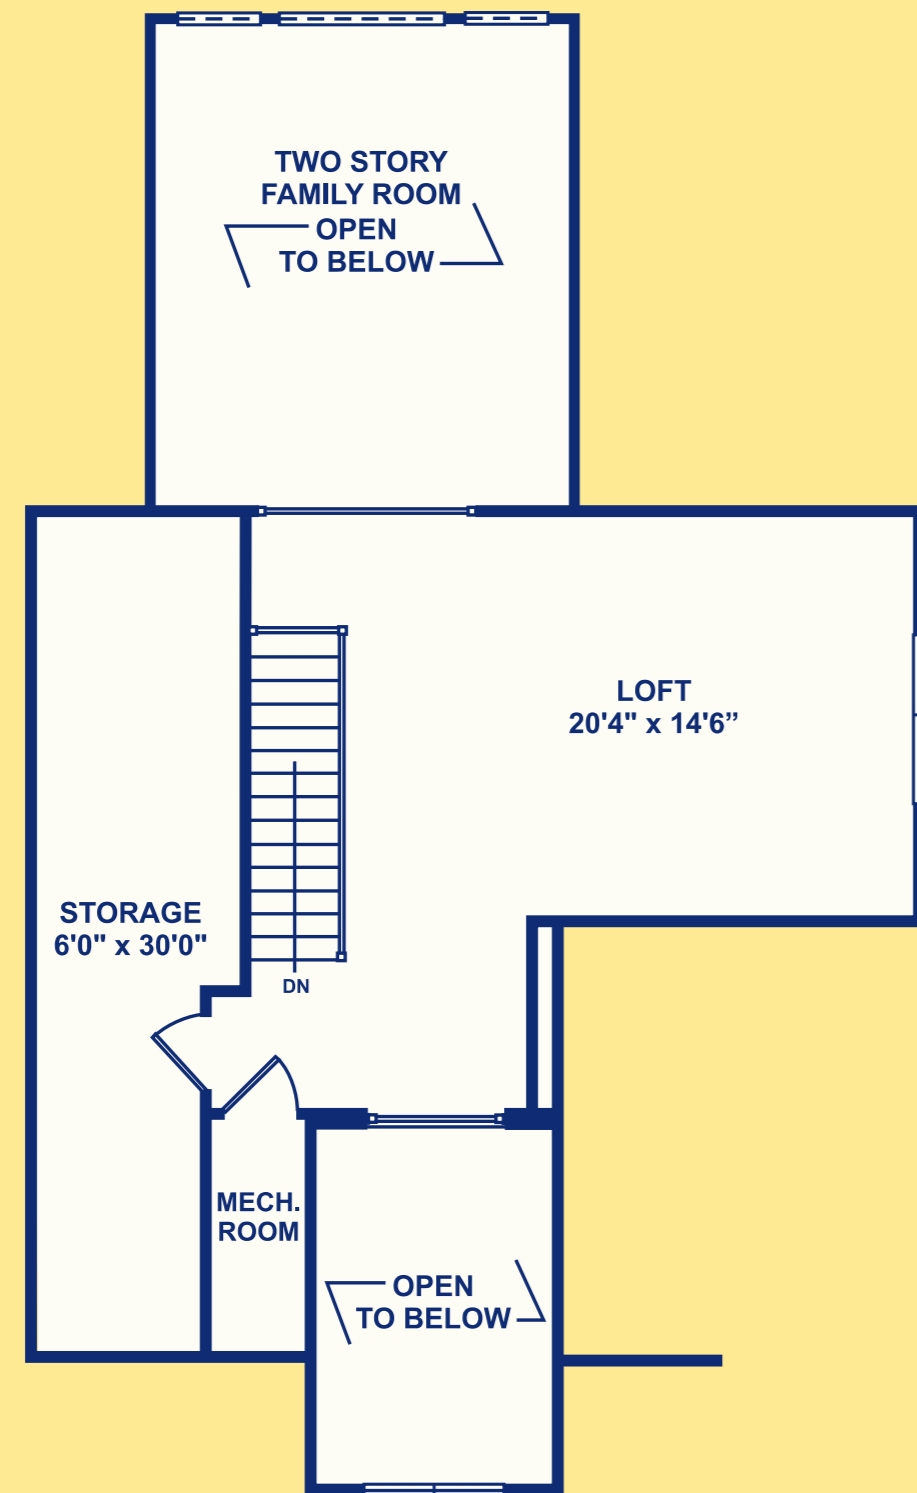

The Ventana

Classic

Castle

Chateau

All Elevations

All dimensions are approximate and subject to change and variations. Continuing a policy of research and development, the builder reserves the right to make modifications in design and products without notice or obligation. Elevations shown are the artist's renderings and may not be accurate in every detail and may include optional and/or extra items. Subject to errors and omissions.

The Ventana Enhancements

Opt. Loft w/Storage

Opt. Ultra Loft

Opt. Loft w/Bedroom #3/Bath

Opt. Attic Storage

Opt. Sunroom

First Floor w/Opt. Stairs

All dimensions are approximate and subject to change and variations. Continuing a policy of research and development, the builder reserves the right to make modifications in design and products without notice or obligation. Elevations shown are the artist's renderings and may not be accurate in every detail and may include optional and/or extra items. Subject to errors and omissions.