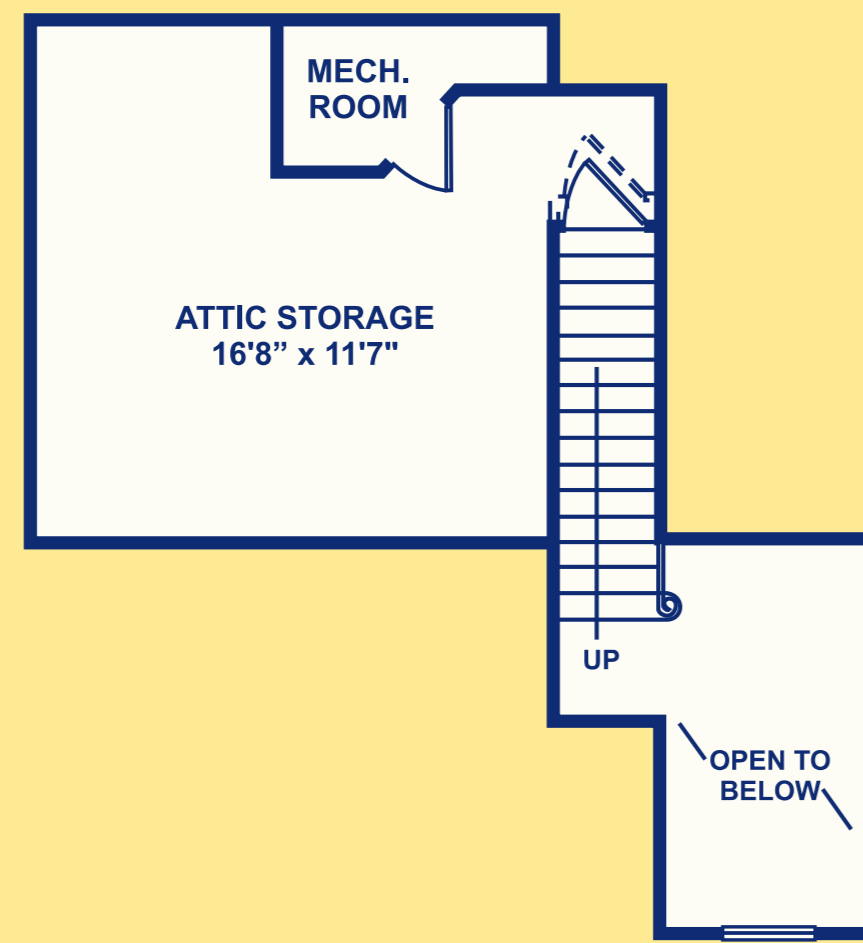

The Fountainbleau

Classic

Castle

Chateau

Classic Elevation

First Floor

All dimensions are approximate and subject to change and variations. Continuing a policy of research and development, the builder reserves the right to make modifications in design and products without notice or obligation. Elevations shown are the artist's renderings and may not be accurate in every detail and may include optional and/or extra items. Subject to errors and omissions.

The Fountainbleau

Opt. Attic Storage

Opt. Sunroom

Opt. Loft and Attic Storage

Opt. Loft/Bedroom #3/Bath

First Floor w/ Opt. Stairs

Classic Elevation Shown

Enhancements