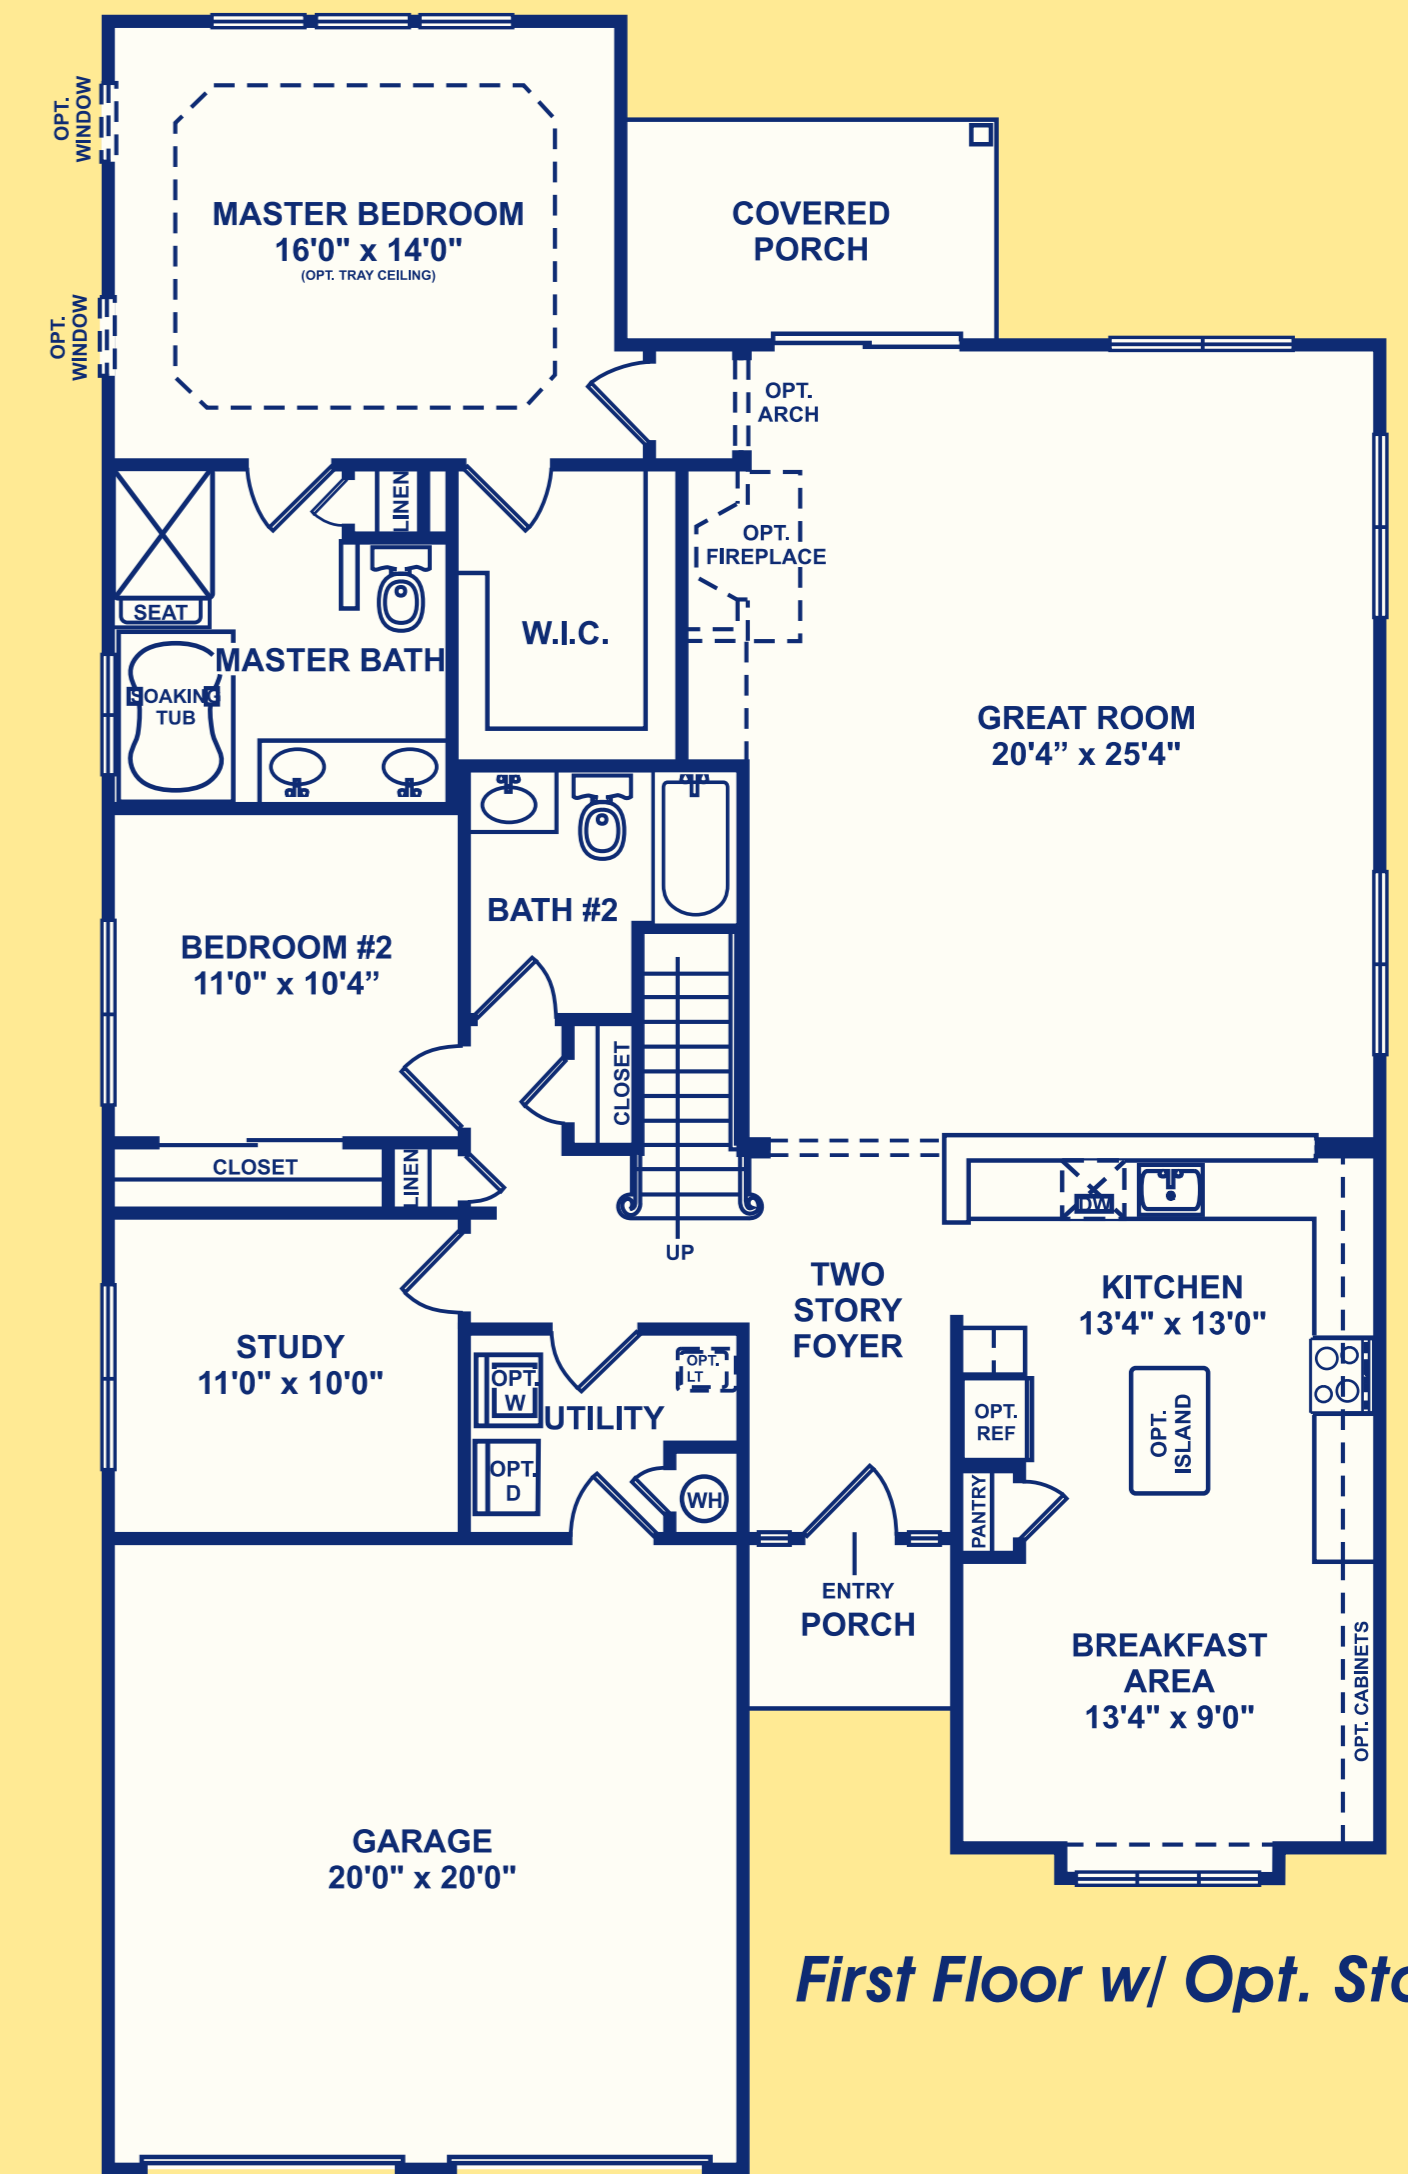

The Fountainbleau

Classic

Castle

Chateau

Classic Elevation

First Floor

All dimensions are approximate and subject to change and variations. Continuing a policy of research and development, the builder reserves the right to make modifications in design and products without notice or obligation. Elevations shown are the artist's renderings and may not be accurate in every detail and may include optional and/or extra items. Subject to errors and omissions.

The Fountainbleau

Opt. Attic Storage

Opt. Sunroom

Opt. Loft and Attic Storage

Opt. Loft/Bedroom #3/Bath

First Floor w/ Opt. Stairs

Classic Elevation Shown

Enhancements