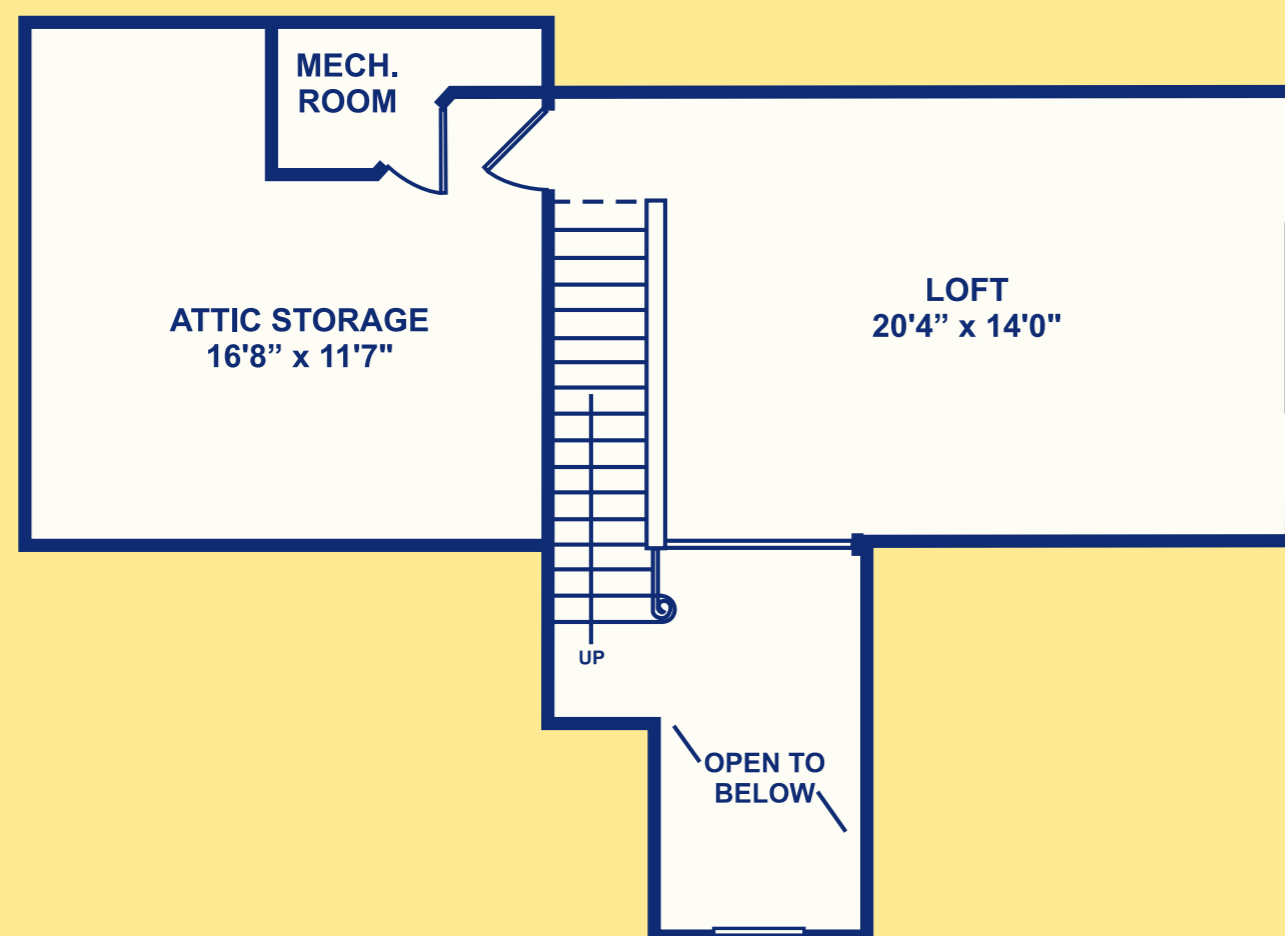

The Fountainbleau

Classic

Castle

Chateau

Classic Elevation

First Floor

All dimensions are approximate and subject to change and variations. Continuing a policy of research and development, the builder reserves the right to make modifications in design and products without notice or obligation. Elevations shown are the artist's renderings and may not be accurate in every detail and may include optional and/or extra items. Subject to errors and omissions.

The Fountainbleau

Opt. Attic Storage

Opt. Sunroom

Opt. Loft and Attic Storage

Opt. Loft/Bedroom #3/Bath

First Floor w/ Opt. Stairs

Classic Elevation Shown

Enhancements