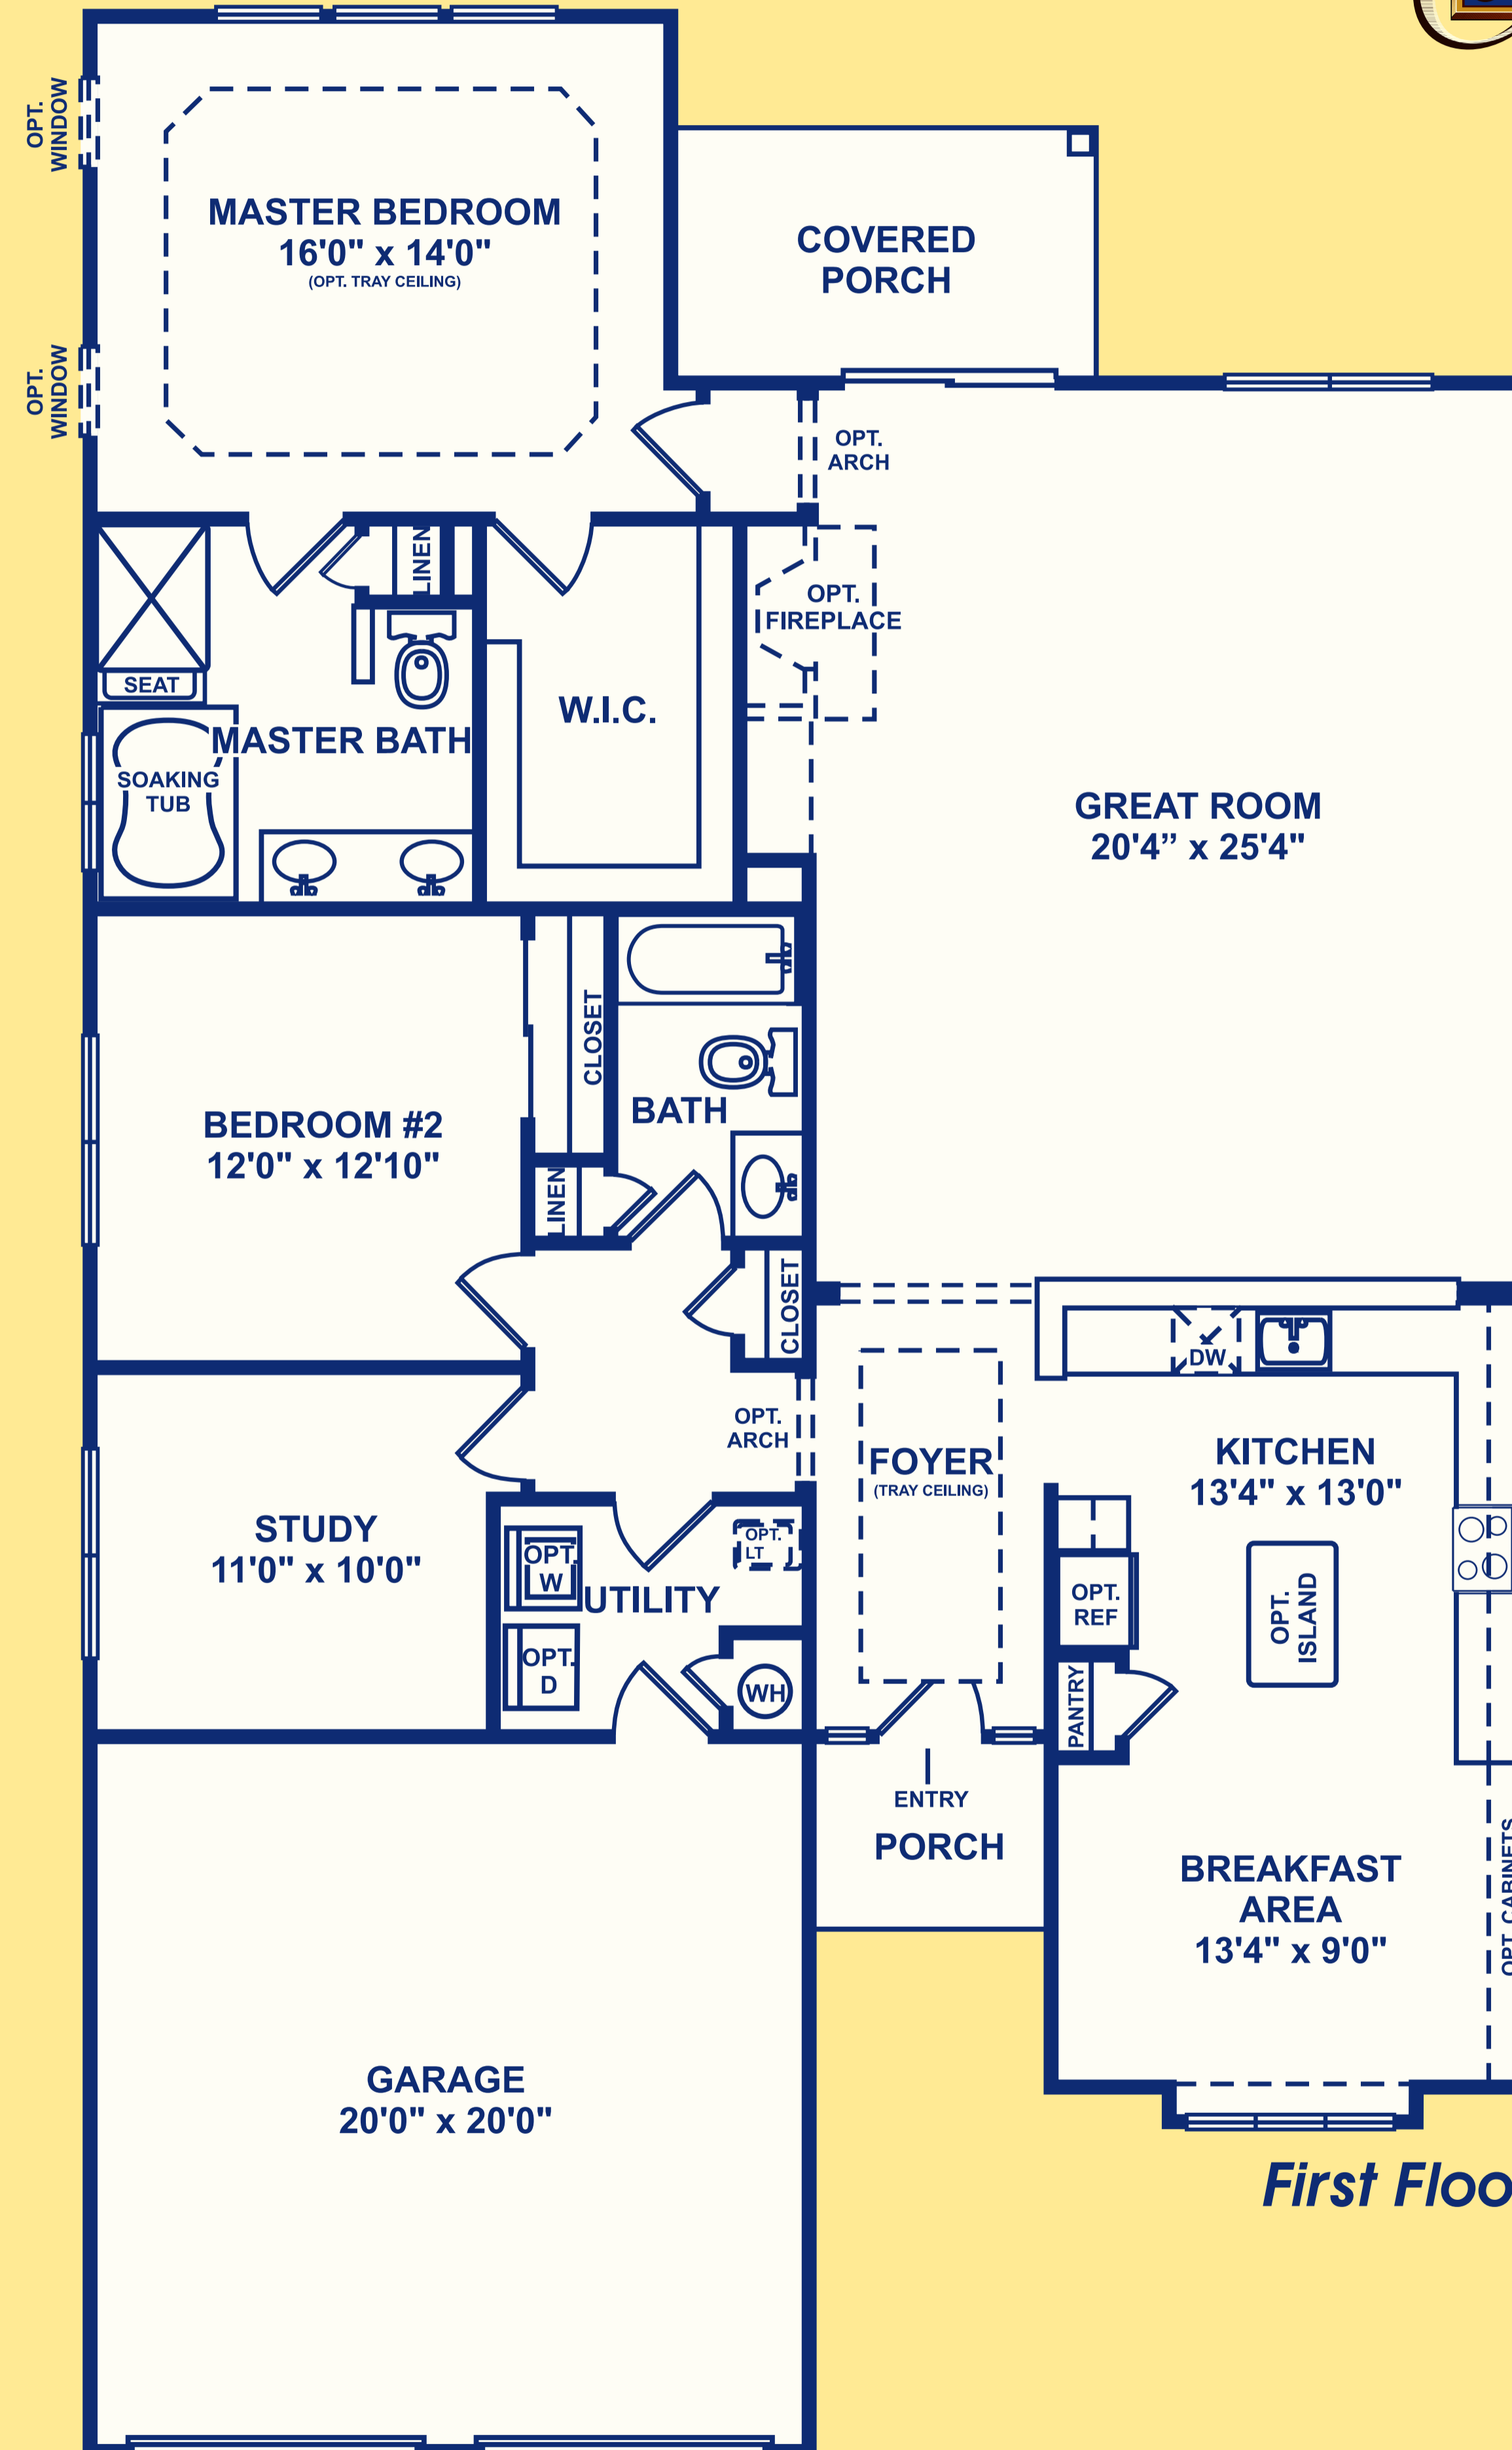

The Fountainbleau

Classic

Castle

Chateau

Classic Elevation

First Floor

All dimensions are approximate and subject to change and variations. Continuing a policy of research and development, the builder reserves the right to make modifications in design and products without notice or obligation. Elevations shown are the artist's renderings and may not be accurate in every detail and may include optional and/or extra items. Subject to errors and omissions.

The Fountainbleau

Opt. Attic Storage

Opt. Sunroom

Opt. Loft and Attic Storage

Opt. Loft/Bedroom #3/Bath

First Floor w/ Opt. Stairs

Classic Elevation Shown

Enhancements