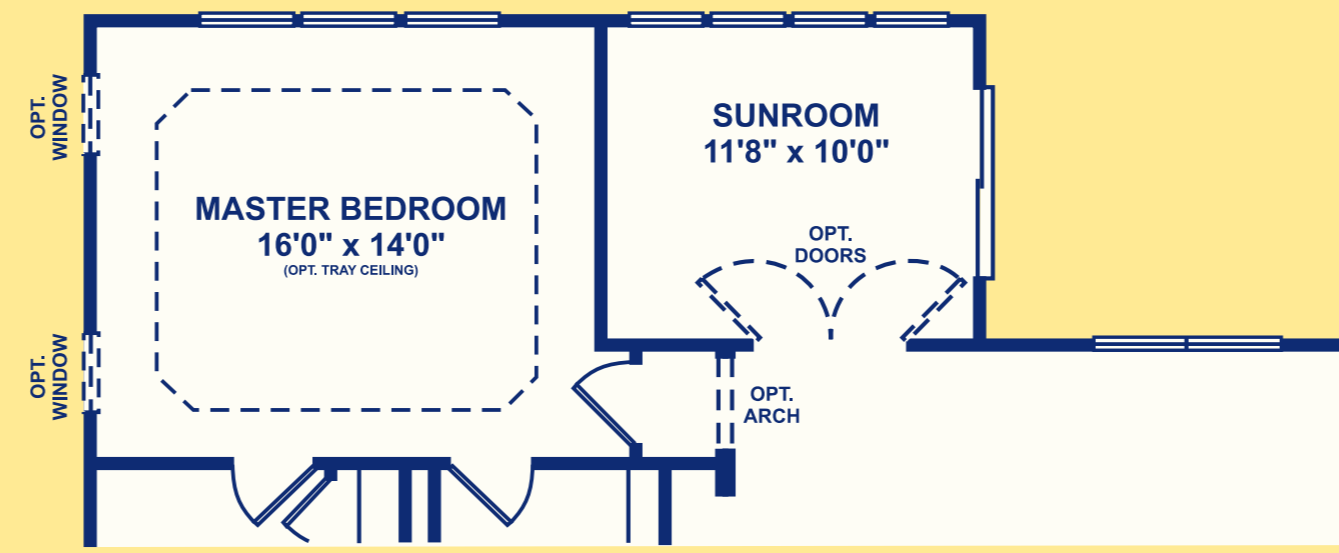

The Fountainbleau

Classic

Castle

Chateau

Classic Elevation

First Floor

All dimensions are approximate and subject to change and variations. Continuing a policy of research and development, the builder reserves the right to make modifications in design and products without notice or obligation. Elevations shown are the artist's renderings and may not be accurate in every detail and may include optional and/or extra items. Subject to errors and omissions.

The Fountainbleau

Opt. Attic Storage

Opt. Sunroom

Opt. Loft and Attic Storage

Opt. Loft/Bedroom #3/Bath

First Floor w/ Opt. Stairs

Classic Elevation Shown

Enhancements