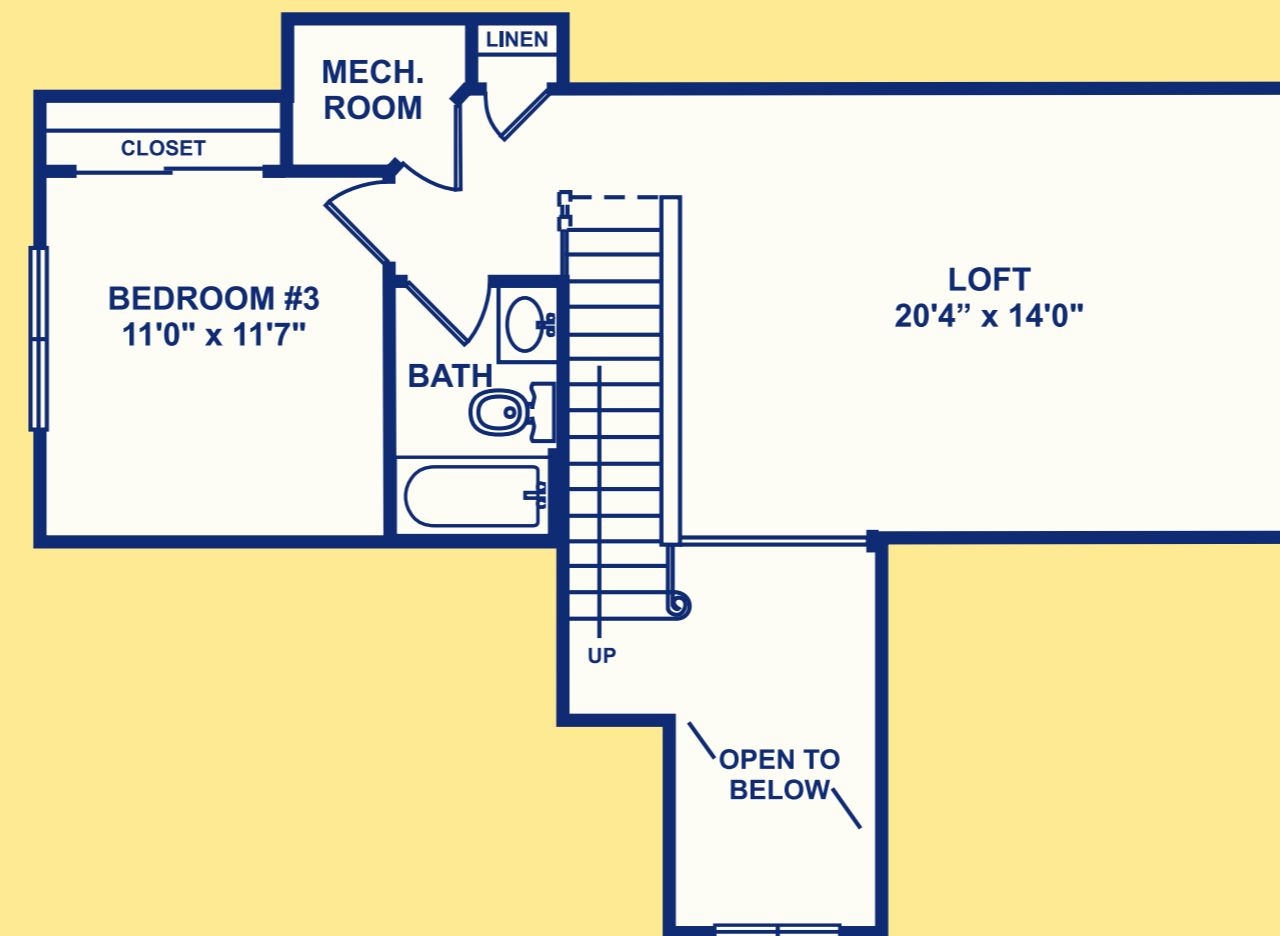

The Fountainbleau

Classic

Castle

Chateau

Classic Elevation

First Floor

All dimensions are approximate and subject to change and variations. Continuing a policy of research and development, the builder reserves the right to make modifications in design and products without notice or obligation. Elevations shown are the artist's renderings and may not be accurate in every detail and may include optional and/or extra items. Subject to errors and omissions.

The Fountainbleau

Opt. Attic Storage

Opt. Sunroom

Opt. Loft and Attic Storage

Opt. Loft/Bedroom #3/Bath

First Floor w/ Opt. Stairs

Classic Elevation Shown

Enhancements